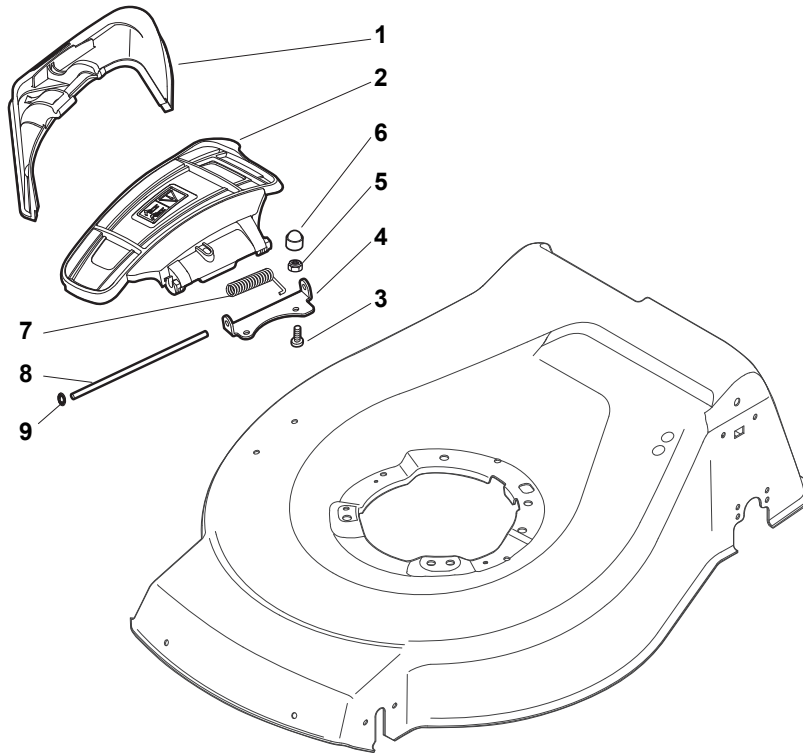

THIS INFORMATION IS NOT INTENDED FOR SALE OR RESALE, AND THIS NOTICE MUST REMAIN ON ALL COPIES.

Fig.	Quantity	Part No	Description	Notes
20	1	322394522/0	Knob	Delta Knob
1	1	381004540/0	Red Deck	
1	1	381004542/0	Red Deck	Side Discharge
1	1	381004590/0	Yellow Deck	
1	1	381004732/0	Grey Deck	Side Discharge
2	1	122534131/0	Pin	
3	1	381003398/0	Lever, Height Adjustment	
4	1	112154510/0	Nut	
5	1	112788512/0	Screw	
6	1	322394503/0	Knob	NT Knob
7	1	112521310/0	Washer	
8	1	112150000/0	Nut	
10	1	122943013/0	Screw	
11	1	381002032/0	Rod, Height Adjustment	
12	1	112436051/0	Plate	
13	3	112727803/0	Screw	
14	3	112154510/0	Nut	
15	1	112727801/0	Screw	
16	1	381002887/1	Front Wheel Axle	
17	1	112154510/0	Nut	
18	1	112728450/0	Screw	
19	1	322034002/0	Washing Connection	
21	2	322600145/0	Protection, Wheel	
24	4	112521350/0	Washer	
25	4	112155000/0	Nut	
27	2	322600208/0	Protection, Wheel	
31	1	381302835/1	Axle, Rear Wheels	
32	1	122450460/0	Spring	
33	4	112728697/0	Screw	
34	2	322545152/0	Plate	
35	4	112728697/0	Screw	
36	2	322785304/1	Support	
37	1	122570134/0	Left Pinion	
38	2	322120115/0	Wheels Crown	
39	6	112728706/0	Screw	
40	1	122570133/0	Right Pinion	
41	1	122446192/0	Spring	

# NTL 534 W TR 4S - W TRQ 4S

WBH Petrol Steel Ejection-Guard

Issue 9 - 2015

Fig.	Quantity	Part No	Description	Notes
1	1	322108295/1	Side Ejection Conveyor	
2	1	322600313/0	Ejection Guard	
3	2	112727803/0	Screw	
4	1	322806639/0	Fulcrum Pin	
5	2	112154510/0	Nut	
6	2	118203853/0	Screw	
7	1	122450456/0	Spring	
8	1	122517869/1	Pin	
9	2	112604896/0	Crown Fastener	