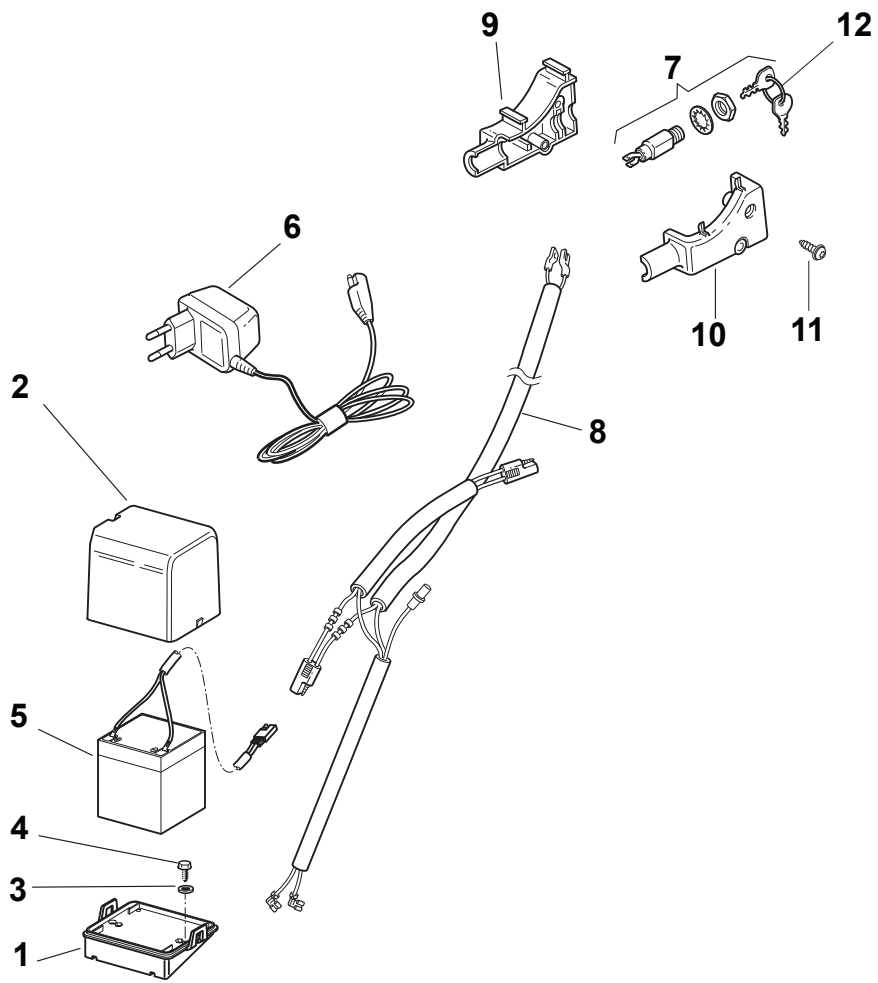

# NTL 534 W TR 4S - W TRQ 4S

WBH Petrol Steel Handle, Upper Part

Issue 9 - 2015

Fig.	Quantity	Part No	Description	Notes
4	1	381030055/0	Cable Rear Drive	
1	1	381006803/0	Handle, Upper Part	Black
1	1	381006805/0	Upper Handle Grey	Grey
2	1	112727787/0	Screw	
3	1	322551640/0	Plate	
5	1	181030056/0	Cable, Thread Engine Brake	Honda / B&S / GGP Engine
5	1	181030057/0	Cable, Thread Engine Brake	SV40 / RV 40 / V35 Engine
6	1	112154510/0	Nut	
7	1	112154510/0	Nut	
8	1	112521330/0	Washer	
9	1	122430313/0	Guide Spring	
10	1	381003330/0	Lever, Engine Brake	
11	1	381003297/1	Driving Lever	
12	1	112000930/0	Benzing Ring	

Fig.	Quantity	Part No	Description	Notes
1	1	481007160/0	Throttle Cable	
2	1	381007221/0	Dashboard Throttle Lever	only for B&S 450-500 Series and SV40/RV40/V35 Engines
2	1	381007280/2	Dashboard Throttle Lever	
3	2	112735105/0	Screw	
4	1	322981467/0	Plate	
5	1	112791500/0	Screw	
6	1	112530060/0	Spring Washer	
7	1	112523040/0	Washer	
8	1	112523040/0	Washer	
9	1	112154510/0	Nut	
10	1	322120189/0	Red Dashboard	
11	1	114356743/1	Label	for GGP and HONDA Engines
11	1	114356744/1	Label	for B&S Engines
11	1	114356906/1	Label	for DOV Series
11	1	114357646/1	Label	for HONDA Autochoke Engines
12	1	122943006/0	Screw	
13	1	112728460/0	Screw	
14	1	381008609/0	Outfit, Screws	
15	1	422120152/0	Yellow Dashboard	Yellow
15	1	422120154/0	Red Dashboard	Red
15	1	422120158/0	Black Dashboard	Black

# NTL 534 W TR 4S - W TRQ 4S

WBH Petrol Steel Controls

Issue 9 - 2015

Fig.	Quantity	Part No	Description	Notes
1	1	181005503/1	Throttle Cable	for HONDA AC Engines
1	1	181005504/1	Throttle Cable	for SV40/RV40/V35 Engines
1	1	181005515/0	Throttle Cable	for B&S 500-550-575 Series
1	1	181005537/0	Throttle Cable	for GGP RS/RSC/RSCT Engines
1	1	181005501/1	Throttle Cable	for GGP and HONDA Engines
2	1	112735103/0	Screw	
3	1	112523040/0	Washer	