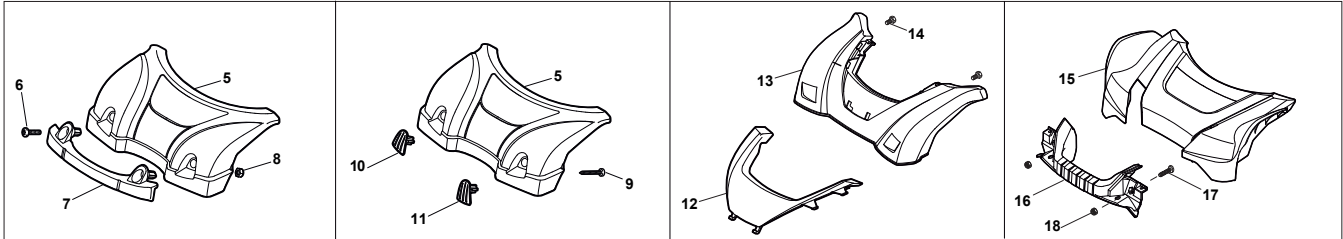

# NTL 534 W TR 4S - W TRQ 4S

WBH Petrol Steel Ejection-Guard

Issue 9 - 2015

Fig.	Quantity	Part No	Description	Notes
1	1	322108295/1	Side Ejection Conveyor	
2	1	322600313/0	Ejection Guard	
3	2	112727803/0	Screw	
4	1	322806639/0	Fulcrum Pin	
5	2	112154510/0	Nut	
6	2	118203853/0	Screw	
7	1	122450456/0	Spring	
8	1	122517869/1	Pin	
9	2	112604896/0	Crown Fastener	