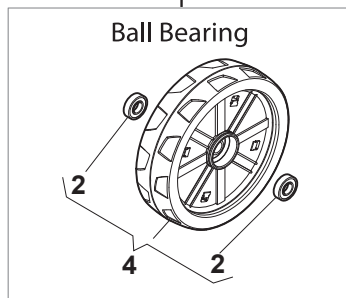

DELTA Wheels - Ø 280