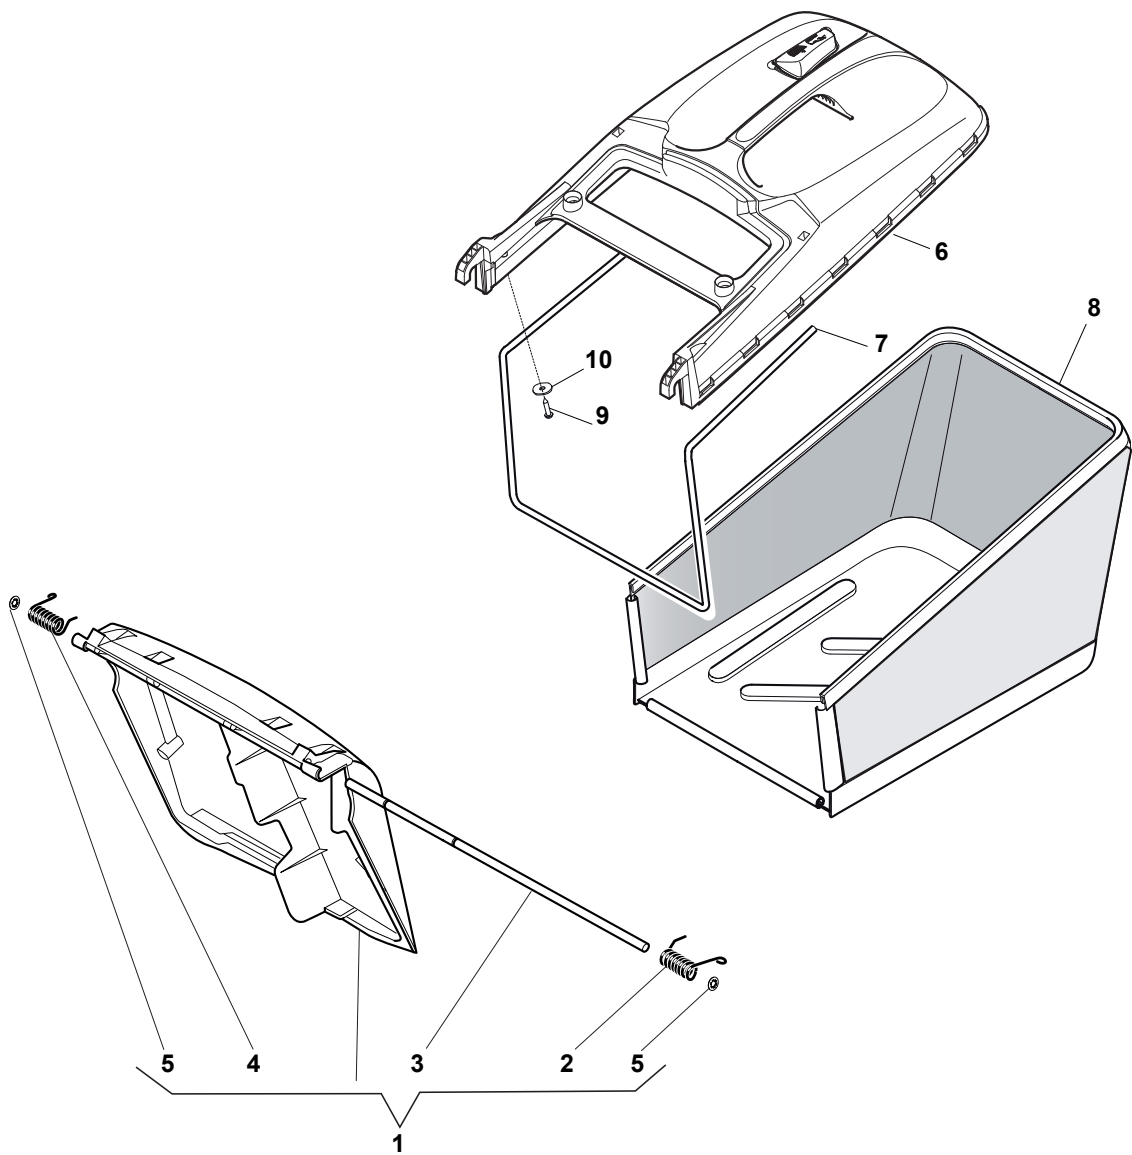

NTL 534 W TR 4S - W TRQ 4S

WBH Petrol Steel Grass-Catcher

Issue 9 - 2015

Fig.	Quantity	Part No	Description	Notes
1	1	381008081/2	Stone Guard, Black	Black
1	1	381008098/1	Stone Guard, White	White
1	1	381008082/2	Stone Guard, Yellow	Yellow
2	1	122450466/0	Left Spring	
3	1	122517882/0	Pin	
4	1	122450465/0	Right Spring	
5	2	112604899/0	Crown Fastener	
6	1	381486008/0	Grass-Box, Upper Part	Black
6	1	381486030/0	Grass-Box, Upper Part	Grey
6	1	381486012/0	Grass-Box, Upper Part	Yellow
7	1	122608525/1	Stiffening Lower	
8	1	181002211/0	Box, Fabric	
9	2	112728680/0	Screw	
10	2	112523050/0	Washer