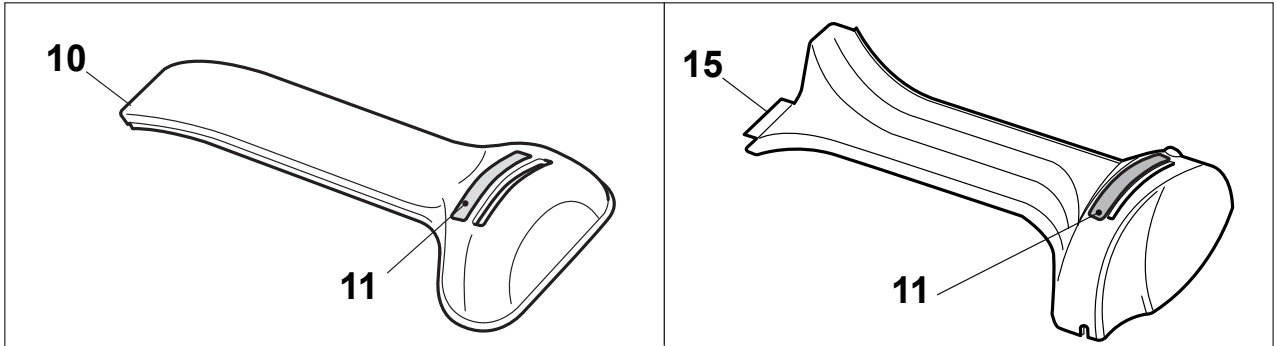

Fig.	Quantity	Part No	Description	Notes
1	1	481007160/0	Throttle Cable	
2	1	381007221/0	Dashboard Throttle Lever	only for B&S 450-500 Series and SV40/RV40/V35 Engines
2	1	381007280/2	Dashboard Throttle Lever	
3	2	112735105/0	Screw	
4	1	322981467/0	Plate	
5	1	112791500/0	Screw	
6	1	112530060/0	Spring Washer	
7	1	112523040/0	Washer	
8	1	112523040/0	Washer	
9	1	112154510/0	Nut	
10	1	322120189/0	Red Dashboard	
11	1	114356743/1	Label	for GGP and HONDA Engines
11	1	114356744/1	Label	for B&S Engines
11	1	114356906/1	Label	for DOV Series
11	1	114357646/1	Label	for HONDA Autochoke Engines
12	1	122943006/0	Screw	
13	1	112728460/0	Screw	
14	1	381008609/0	Outfit, Screws	
15	1	422120152/0	Yellow Dashboard	Yellow
15	1	422120154/0	Red Dashboard	Red
15	1	422120158/0	Black Dashboard	Black