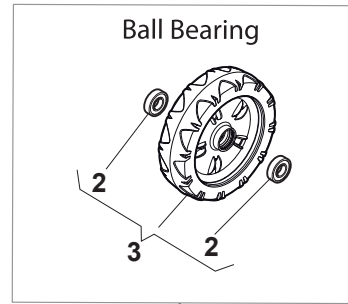

NTD Wheels - Ø 200