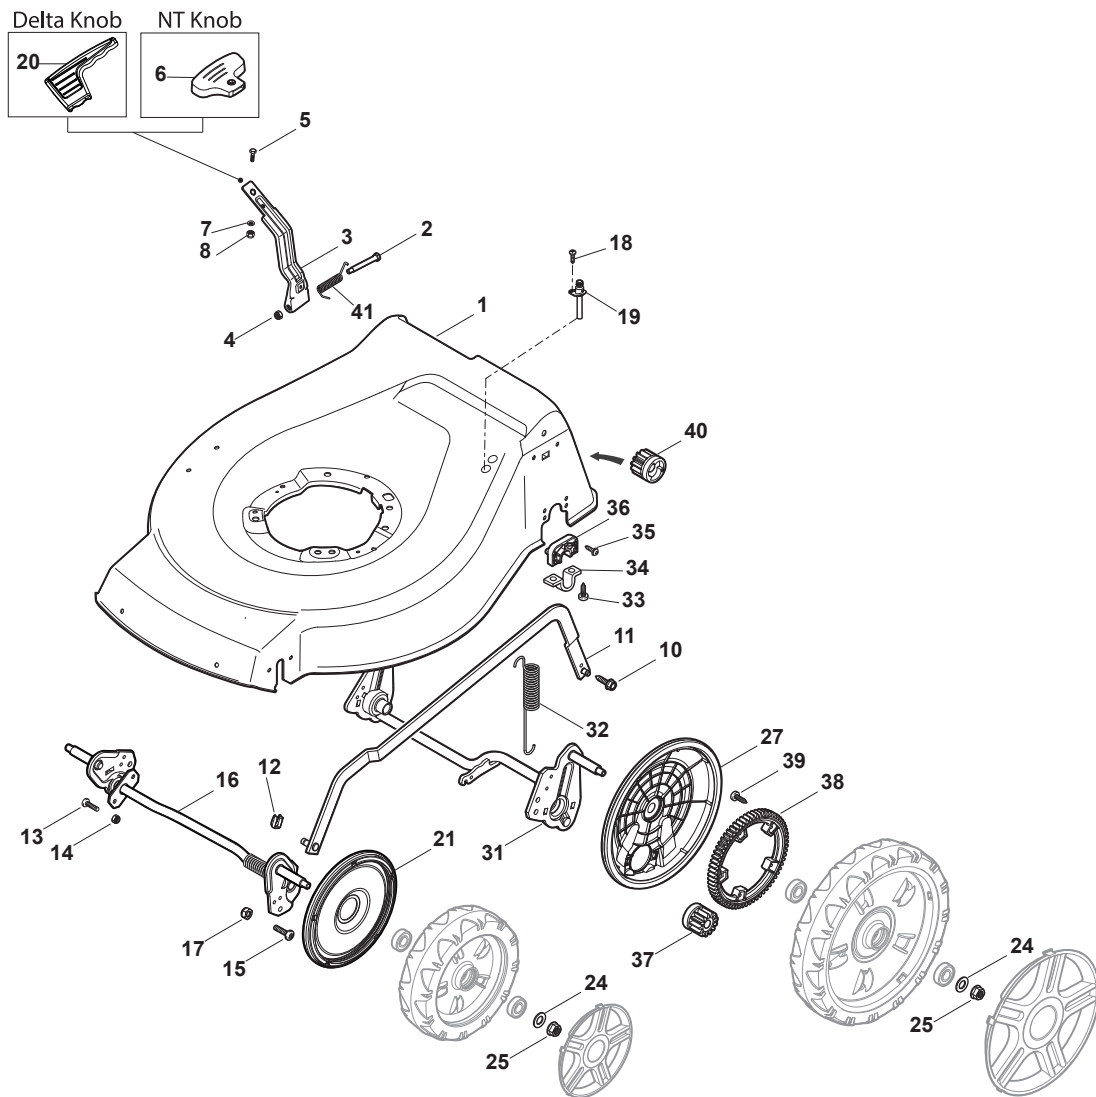

THIS INFORMATION IS NOT INTENDED FOR SALE OR RESALE, AND THIS NOTICE MUST REMAIN ON ALL COPIES.

Fig.	Quantity	Part No	Description	Notes
20	1	322394522/0	Knob	Delta Knob
1	1	381004540/0	Red Deck	
1	1	381004542/0	Red Deck	Side Discharge
1	1	381004590/0	Yellow Deck	
1	1	381004732/0	Grey Deck	Side Discharge
2	1	122534131/0	Pin	
3	1	381003398/0	Lever, Height Adjustment	
4	1	112154510/0	Nut	
5	1	112788512/0	Screw	
6	1	322394503/0	Knob	NT Knob
7	1	112521310/0	Washer	
8	1	112150000/0	Nut	
10	1	122943013/0	Screw	
11	1	381002032/0	Rod, Height Adjustment	
12	1	112436051/0	Plate	
13	3	112727803/0	Screw	
14	3	112154510/0	Nut	
15	1	112727801/0	Screw	
16	1	381002887/1	Front Wheel Axle	
17	1	112154510/0	Nut	
18	1	112728450/0	Screw	
19	1	322034002/0	Washing Connection	
21	2	322600145/0	Protection, Wheel	
24	4	112521350/0	Washer	
25	4	112155000/0	Nut	
27	2	322600208/0	Protection, Wheel	
31	1	381302835/1	Axle, Rear Wheels	
32	1	122450460/0	Spring	
33	4	112728697/0	Screw	
34	2	322545152/0	Plate	
35	4	112728697/0	Screw	
36	2	322785304/1	Support	
37	1	122570134/0	Left Pinion	
38	2	322120115/0	Wheels Crown	
39	6	112728706/0	Screw	
40	1	122570133/0	Right Pinion	
41	1	122446192/0	Spring	

# NTL 534 W TR 4S - W TRQ 4S

WBH Petrol Steel Ejection-Guard

Issue 9 - 2015

Fig.	Quantity	Part No	Description	Notes
1	1	322108295/1	Side Ejection Conveyor	
2	1	322600313/0	Ejection Guard	
3	2	112727803/0	Screw	
4	1	322806639/0	Fulcrum Pin	
5	2	112154510/0	Nut	
6	2	118203853/0	Screw	
7	1	122450456/0	Spring	
8	1	122517869/1	Pin	
9	2	112604896/0	Crown Fastener	