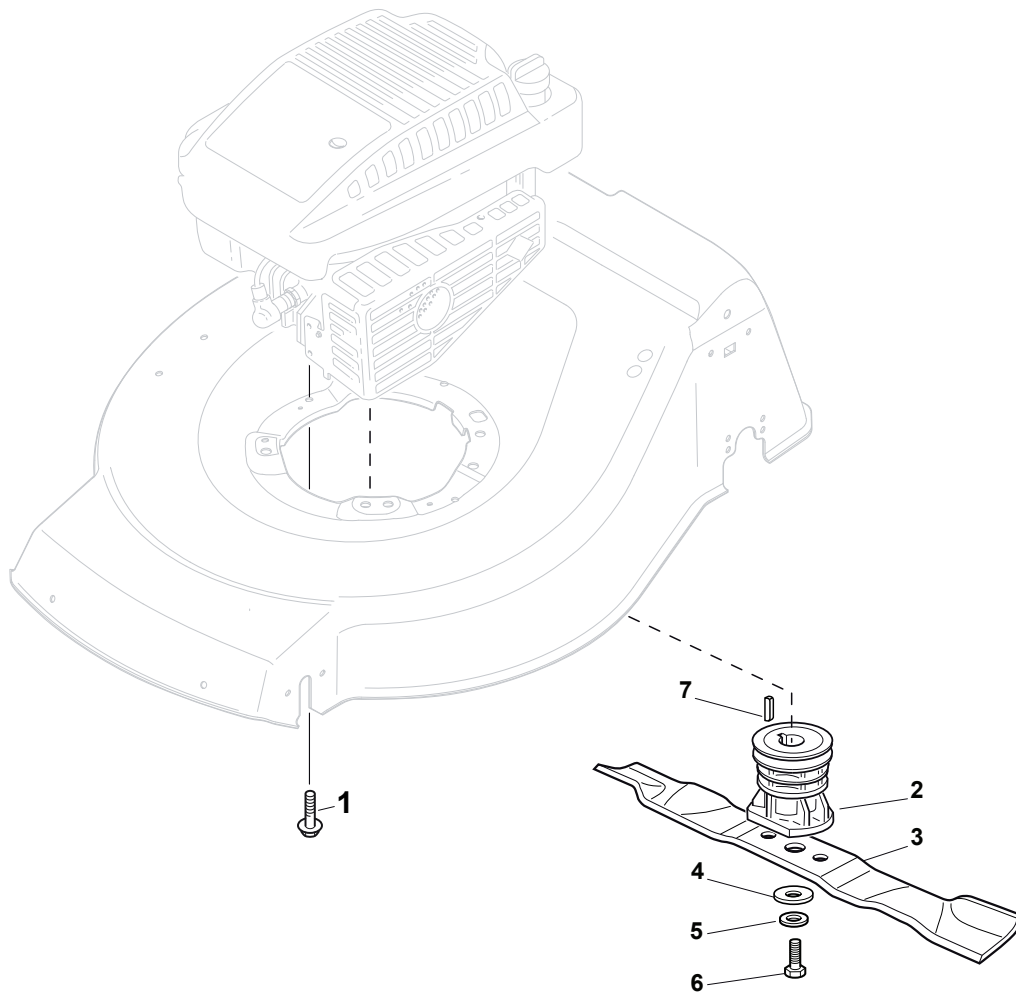

# NTL 534 W TR 4S - W TRQ 4S

WBH Petrol Steel Blade

Issue 9 - 2015

Fig.	Quantity	Part No	Description	Notes
1	3	112735108/1	Screw	
2	1	122465607/3	Hub With Pulley, Crankshaft Ø 22.2	for B&S and GGP Engines
2	1	122465608/2	Hub With Pulley, Crankshaft Ø 25	for HONDA Engines
3	1	181004381/1	Blade Standard	
4	1	122160400/0	Elastic Disc	
5	1	112523080/0	Washer	
6	1	112735698/0	Screw	
7	1	112139100/0	Feather, Crankshaft Ø 22,2	for B&S and GGP Engines
7	1	112139150/0	Feather, Crankshaft Ø 25	for HONDA Engines