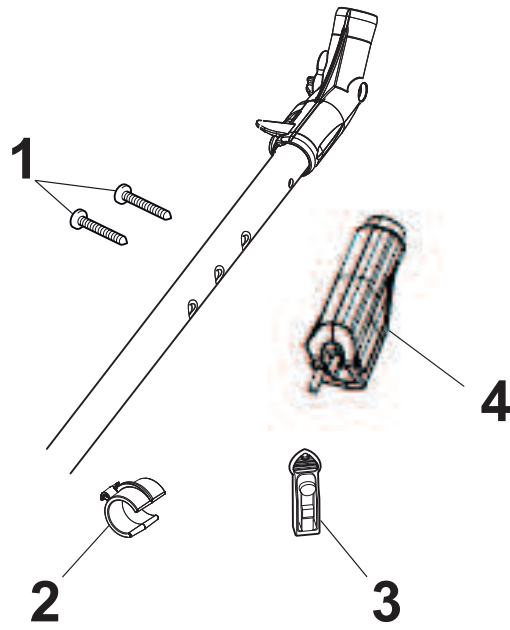

NTL 534 W TR 4S - W TRQ 4S

WBH Petrol Steel Electric Start Controls for ModelS with B&S 775 IS

Issue 9 - 2015

Fig.	Quantity	Part No	Description	Notes
1	1	112728702/0	Screw	without Varietor
1	1	112728300/0	Screw	with Varietor
2	1	133320022/0	Fastpoint Clamp Art.0384.Aa01	
3	1	322076570/1	Battery Safety Key	
4	1	381600400/0	Switch