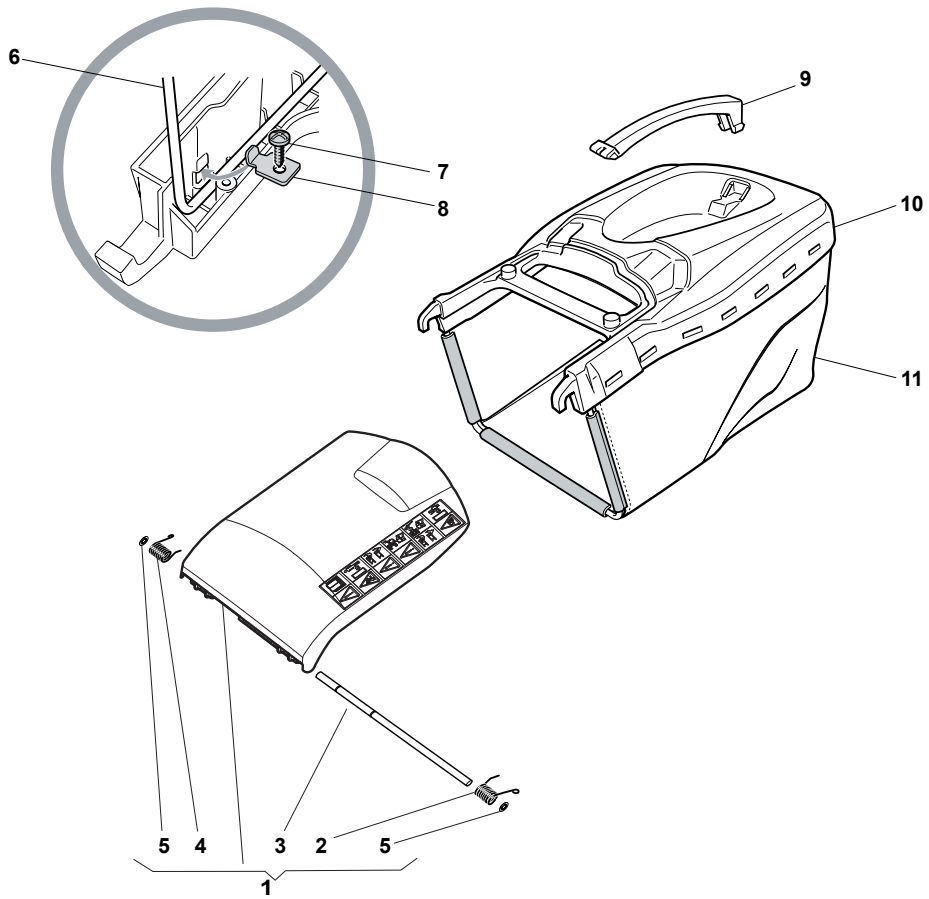

NTL 534 W TR 4S - W TRQ 4S

WBH Petrol Steel Grass-Catcher - Delta Bag

Issue 9 - 2015

Fig.	Quantity	Part No	Description	Notes
1	1	381008129/0	Stone Guard, Yellow	Yellow
1	1	381008128/0	Stone Guard, Black	Black
2	1	122450466/0	Left Spring	
3	1	122517882/0	Pin	
4	1	122450465/0	Right Spring	
5	2	112604899/0	Crown Fastener	
6	1	122608505/0	Stiffening	
7	2	112728680/0	Screw	
8	2	322545159/0	Plate	
9	1	322393657/0	Handle	Black
9	1	322393721/0	Handle	Grey
10	1	381486009/0	Grass-Box, Upper	Black
10	1	381486031/0	Grass-Box, Upper	Grey
11	1	181002345/0	Box, Fabric