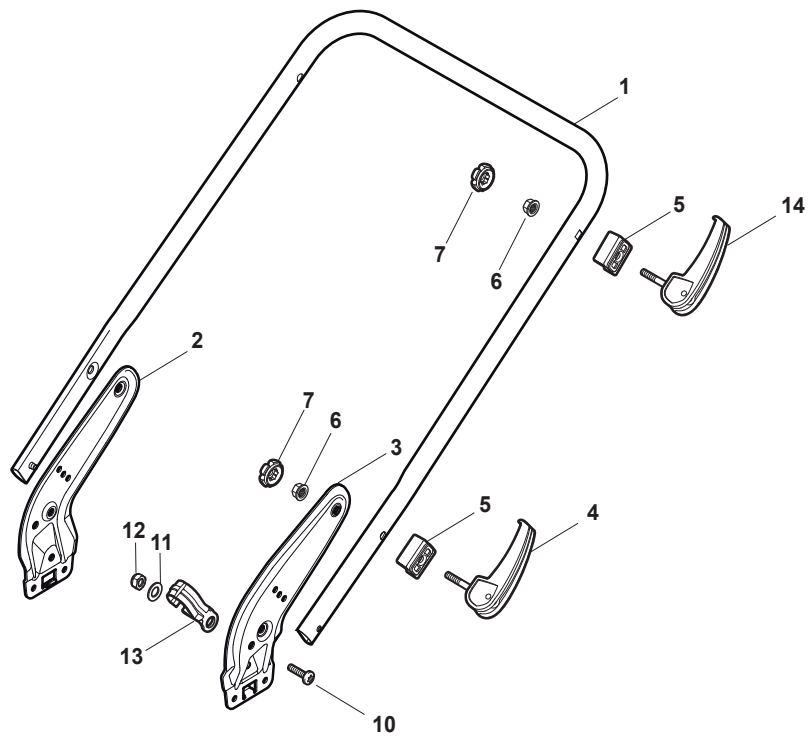

NTL 534 W TR 4S - W TRQ 4S

WBH Petrol Steel Handle, Lower Part

Issue 9 - 2015

Fig.	Quantity	Part No	Description	Notes
1	1	381006719/0	Handle Lower Part	Black
1	1	381006720/0	Handle Lower Part	Grey
1	1	381007539/0	Handle, Lower Part Yellow	Yellow
2	1	381005149/0	Right Bracket	Black
2	1	381005185/0	Right Bracket	Stiga Grey
3	1	381005151/0	Left Bracket	Black
3	1	381005187/0	Left Bracket	Stiga Grey
4	4	381003253/0	Handle	
5	4	322680016/0	Washer	
6	4	122131750/0	Nut	
7	4	322399835/0	Knob	
10	2	112760605/0	Screw	
11	2	125038002/1	Bushing	
12	2	112155000/0	Nut	
13	1	322192156/0	Clip	
14	2	381103350/0	Handle