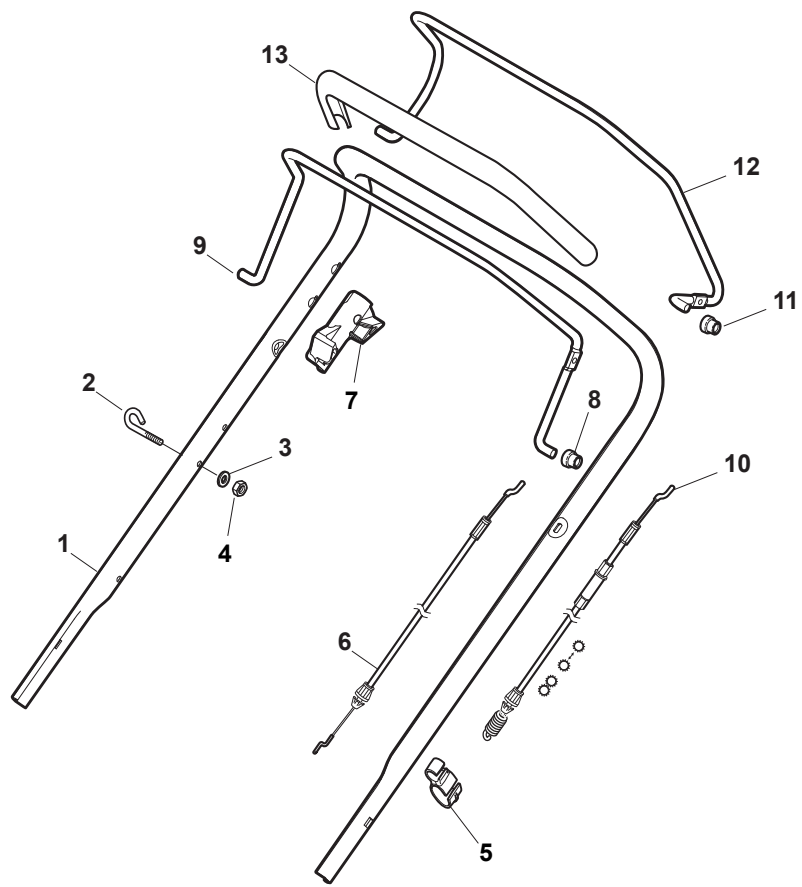

# NTL 534 W TR 4S - W TRQ 4S

WBH Petrol Steel Ejection-Guard

Issue 9 - 2015

Fig.	Quantity	Part No	Description	Notes
1	1	322108295/1	Side Ejection Conveyor	
2	1	322600313/0	Ejection Guard	
3	2	112727803/0	Screw	
4	1	322806639/0	Fulcrum Pin	
5	2	112154510/0	Nut	
6	2	118203853/0	Screw	
7	1	122450456/0	Spring	
8	1	122517869/1	Pin	
9	2	112604896/0	Crown Fastener	

# NTL 534 W TR 4S - W TRQ 4S

WBH Petrol Steel Handle, Upper Part

Issue 9 - 2015

Fig.	Quantity	Part No	Description	Notes
4	1	381030055/0	Cable Rear Drive	
1	1	381006803/0	Handle, Upper Part	Black
1	1	381006805/0	Upper Handle Grey	Grey
2	1	112727787/0	Screw	
3	1	322551640/0	Plate	
5	1	181030056/0	Cable, Thread Engine Brake	Honda / B&S / GGP Engine
5	1	181030057/0	Cable, Thread Engine Brake	SV40 / RV 40 / V35 Engine
6	1	112154510/0	Nut	
7	1	112154510/0	Nut	
8	1	112521330/0	Washer	
9	1	122430313/0	Guide Spring	
10	1	381003330/0	Lever, Engine Brake	
11	1	381003297/1	Driving Lever	
12	1	112000930/0	Benzing Ring	

Fig.	Quantity	Part No	Description	Notes
1	1	381006838/0	Handle, Upper Part Black	for Delta Dashboard - Fix RPM - Throttle
1	1	381007522/0	Handle, Upper Part Black	for TD-CA Dashboard
1	1	381007525/0	Handle, Upper Part Grey	for TD-CA Dashboard
2	1	122430313/0	Guide Spring	
3	1	112521330/0	Washer	
4	1	112154510/0	Nut	
5	1	118390020/0	Conduit Clip Caproeurope	
6	1	181030053/0	Cable, Thread Engine Brake	GGP Engine / B&S 450-500-550-575-625-675-750 Series
6	1	181030070/0	Cable, Thread Engine Brake	Honda Engine
7	1	322545204/0	Fulcrum Pin	
8	1	122041966/0	Bushing	
9	1	181003300/1	Lever, Engine Brake Black	
10	1	381030092/1	Cable Rear Drive	
11	1	122041966/0	Bushing	
12	1	181003301/0	Drive Control Lever	
13	1	122291050/0	Handgrip Black	