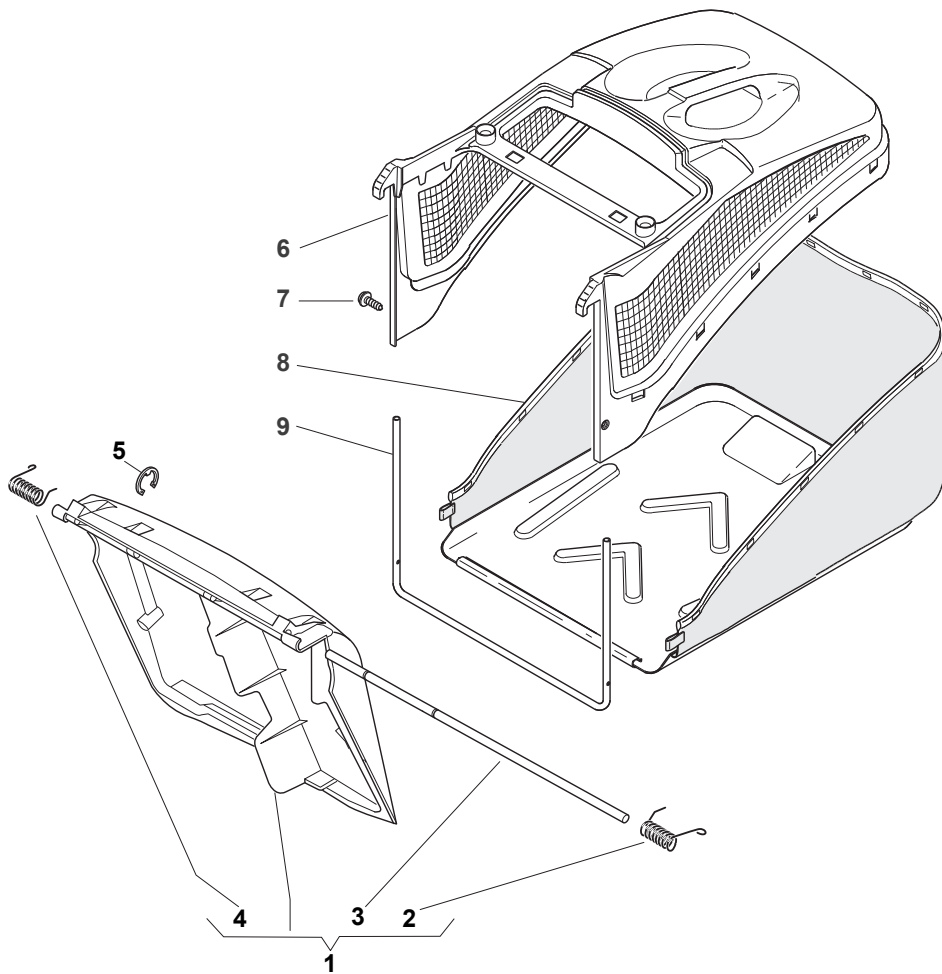

NTL 534 W TR 4S - W TRQ 4S

WBH Petrol Steel Grass-Catcher

Issue 9 - 2015

Fig.	Quantity	Part No	Description	Notes
1	1	381008021/2	Stone Guard	Black
2	1	122450420/1	Left Protection Spring	
3	1	122517906/1	Fulcrum Pin	
4	1	122450410/1	Right Spring	
5	1	112000930/0	Benzing Ring	
6	1	122486093/0	Box, Upper Side	
7	2	112728445/0	Screw	
8	1	181002195/0	Box, Fabric	
9	1	122608523/0	Stiffening