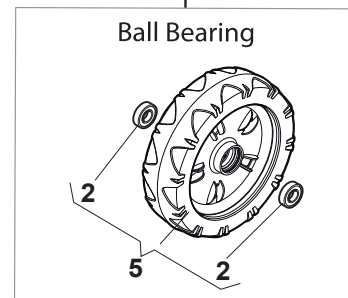

NTD Wheels - Ø 280