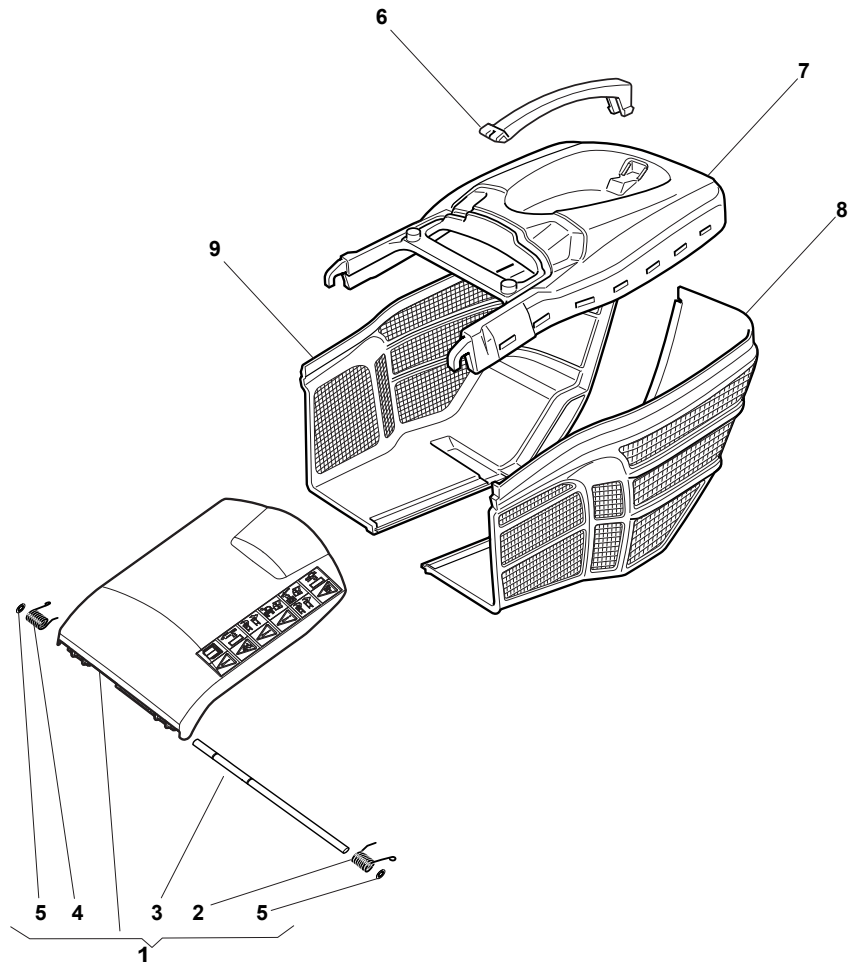

NTL 534 W TR 4S - W TRQ 4S

WBH Petrol Steel Grass-Catcher - Delta Bag

Issue 9 - 2015

Fig.	Quantity	Part No	Description	Notes
1	1	381008129/0	Stone Guard, Yellow	Yellow
1	1	381008128/0	Stone Guard, Black	Black
2	1	122450466/0	Left Spring	
3	1	122517882/0	Pin	
4	1	122450465/0	Right Spring	
5	2	112604899/0	Crown Fastener	
6	1	322393657/0	Handle	Black
6	1	322393721/0	Handle	Grey
7	1	381486009/0	Grass-Box, Upper	Black
7	1	381486031/0	Grass-Box, Upper	Grey
8	1	322486306/0	Grass-Box, L Lower	Black
9	1	322486305/0	Grass-Box, R Lower	Black