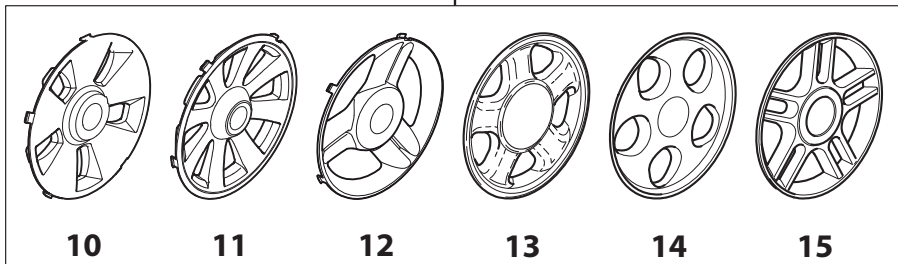

# NTL 534 W TR 4S - W TRQ 4S

WBH Petrol Steel Wheels and Hub Caps

Issue 9 - 2015

Fig.	Quantity	Part No	Description	Notes
1	2	381007477/0	Wheel	
2	8	119216035/0	Bearing	
3	2	322110640/0	Hub Cap Grey	
4	2	381007478/1	Wheel	