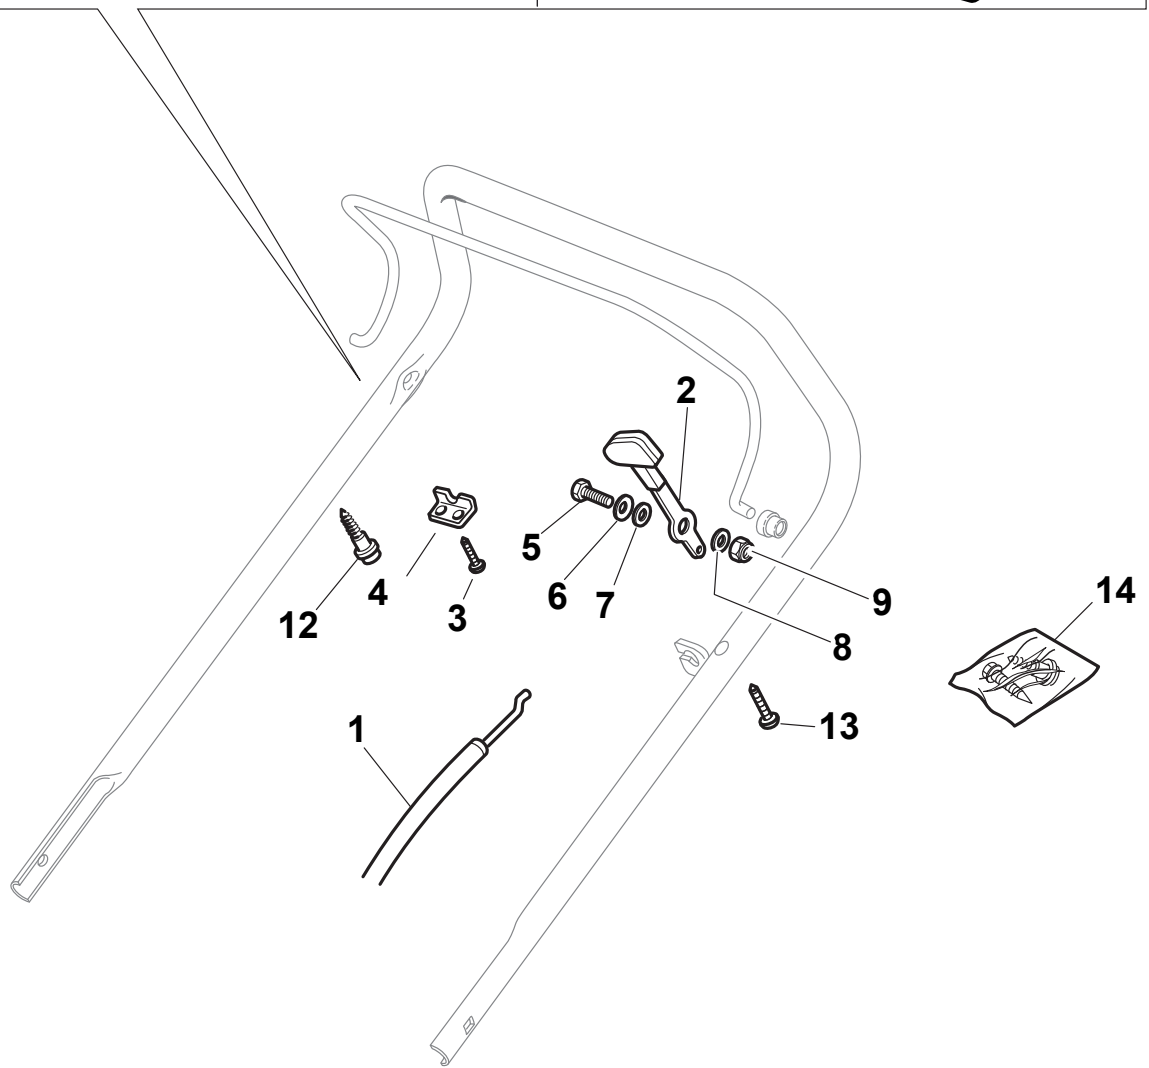

Fig.	Quantity	Part No	Description	Notes
1	1	381006838/0	Handle, Upper Part Black	for Delta Dashboard - Fix RPM - Throttle
1	1	381007522/0	Handle, Upper Part Black	for TD-CA Dashboard
1	1	381007525/0	Handle, Upper Part Grey	for TD-CA Dashboard
2	1	122430313/0	Guide Spring	
3	1	112521330/0	Washer	
4	1	112154510/0	Nut	
5	1	118390020/0	Conduit Clip Caproeurope	
6	1	181030053/0	Cable, Thread Engine Brake	GGP Engine / B&S 450-500-550-575-625-675-750 Series
6	1	181030070/0	Cable, Thread Engine Brake	Honda Engine
7	1	322545204/0	Fulcrum Pin	
8	1	122041966/0	Bushing	
9	1	181003300/1	Lever, Engine Brake Black	
10	1	381030092/1	Cable Rear Drive	
11	1	122041966/0	Bushing	
12	1	181003301/0	Drive Control Lever	
13	1	122291050/0	Handgrip Black	

Fig.	Quantity	Part No	Description	Notes
1	1	481007160/0	Throttle Cable	
2	1	381007221/0	Dashboard Throttle Lever	only for B&S 450-500 Series and SV40/RV40/V35 Engines
2	1	381007280/2	Dashboard Throttle Lever	
3	2	112735105/0	Screw	
4	1	322981467/0	Plate	
5	1	112791500/0	Screw	
6	1	112530060/0	Spring Washer	
7	1	112523040/0	Washer	
8	1	112523040/0	Washer	
9	1	112154510/0	Nut	
10	1	322120189/0	Red Dashboard	
11	1	114356743/1	Label	for GGP and HONDA Engines
11	1	114356744/1	Label	for B&S Engines
11	1	114356906/1	Label	for DOV Series
11	1	114357646/1	Label	for HONDA Autochoke Engines
12	1	122943006/0	Screw	
13	1	112728460/0	Screw	
14	1	381008609/0	Outfit, Screws	
15	1	422120152/0	Yellow Dashboard	Yellow
15	1	422120154/0	Red Dashboard	Red
15	1	422120158/0	Black Dashboard	Black