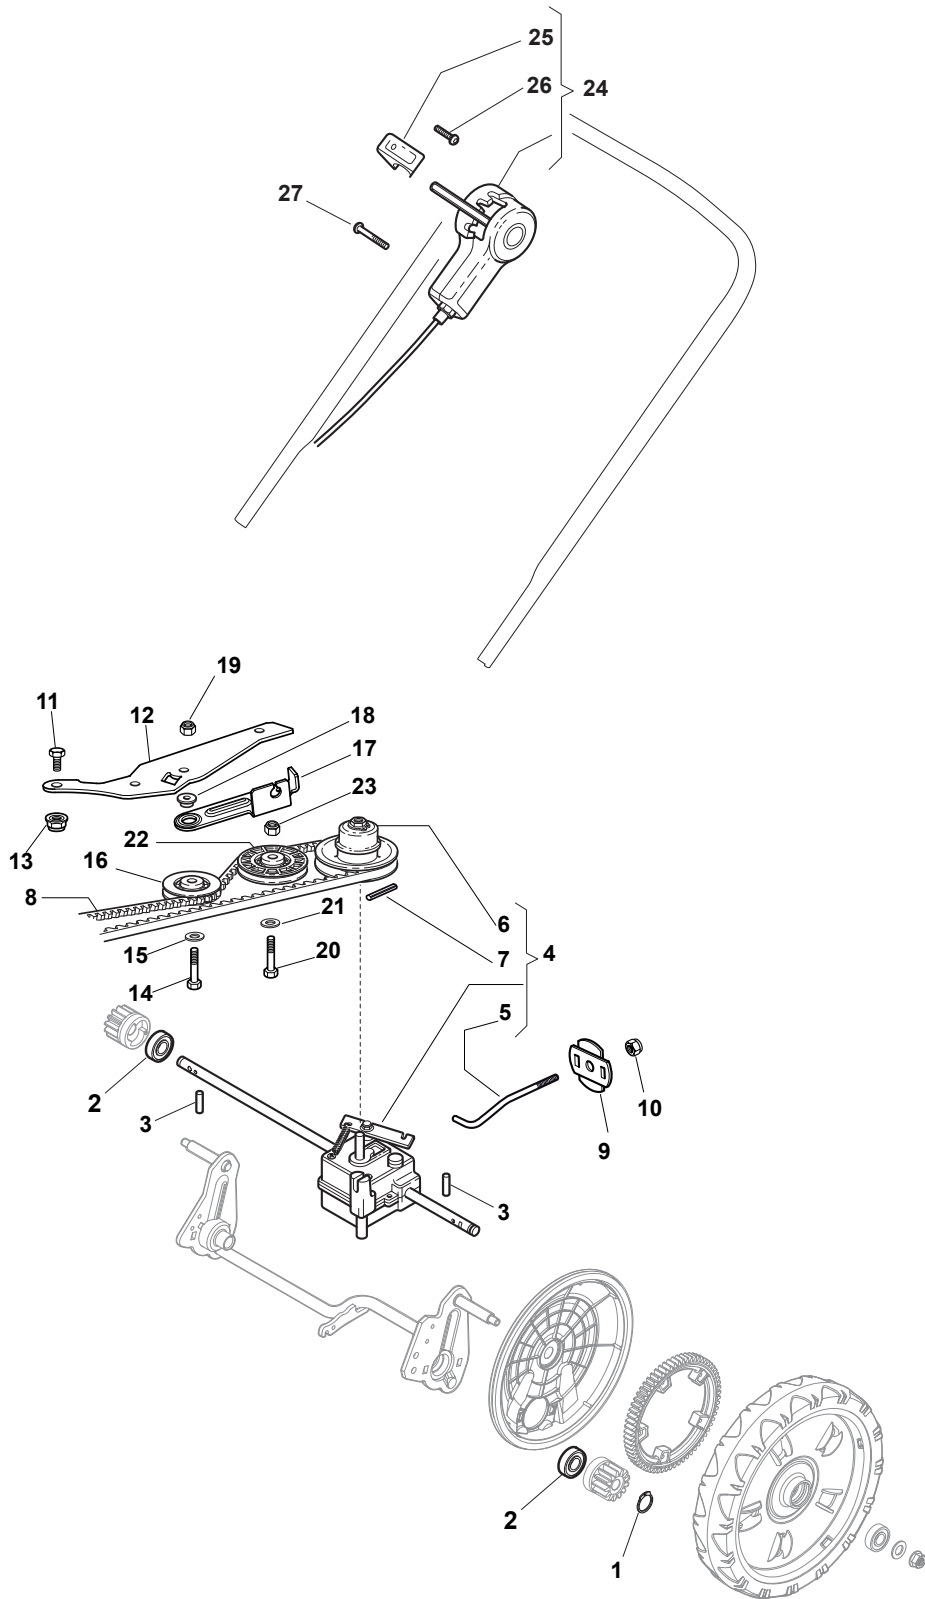

Fig.	Quantity	Part No	Description	Notes
1	1	481007160/0	Throttle Cable	
2	1	381007221/0	Dashboard Throttle Lever	only for B&S 450-500 Series and SV40/RV40/V35 Engines
2	1	381007280/2	Dashboard Throttle Lever	
3	2	112735105/0	Screw	
4	1	322981467/0	Plate	
5	1	112791500/0	Screw	
6	1	112530060/0	Spring Washer	
7	1	112523040/0	Washer	
8	1	112523040/0	Washer	
9	1	112154510/0	Nut	
10	1	322120189/0	Red Dashboard	
11	1	114356743/1	Label	for GGP and HONDA Engines
11	1	114356744/1	Label	for B&S Engines
11	1	114356906/1	Label	for DOV Series
11	1	114357646/1	Label	for HONDA Autochoke Engines
12	1	122943006/0	Screw	
13	1	112728460/0	Screw	
14	1	381008609/0	Outfit, Screws	
15	1	422120152/0	Yellow Dashboard	Yellow
15	1	422120154/0	Red Dashboard	Red
15	1	422120158/0	Black Dashboard	Black

Fig.	Quantity	Part No	Description	Notes
1	2	112608600/0	Seeger	
2	2	119216035/0	Bearing	
3	2	122753000/0	Pin	
4	1	181003096/3	Gear Box	
5	1	122033285/0	Adjustment Rod	
6	1	122601932/0	Pulley	
7	1	112645700/0	Elastic Pin	
8	1	135064010/0	Belt	
9	1	322675113/0	Washer	
10	1	112154510/0	Nut	
11	1	112791011/0	Screw	
12	1	322806625/1	Support	
13	1	112292102/0	Nut	
14	1	112689500/0	Screw	
15	1	112523050/0	Washer	
16	1	122601915/0	Pulley	
17	1	322806623/0	Pulley Support	
18	1	122671656/0	Washer	
19	1	112154510/0	Nut	
20	1	112674700/0	Screw	
21	1	112523050/0	Washer	
22	1	122601914/0	Pulley	
23	1	112154510/0	Nut	
24	1	381007110/0	Speed Control Ass.Y	
25	1	322399809/0	Knob	
26	1	112728300/0	Screw	
27	2	112728702/0	Screw	