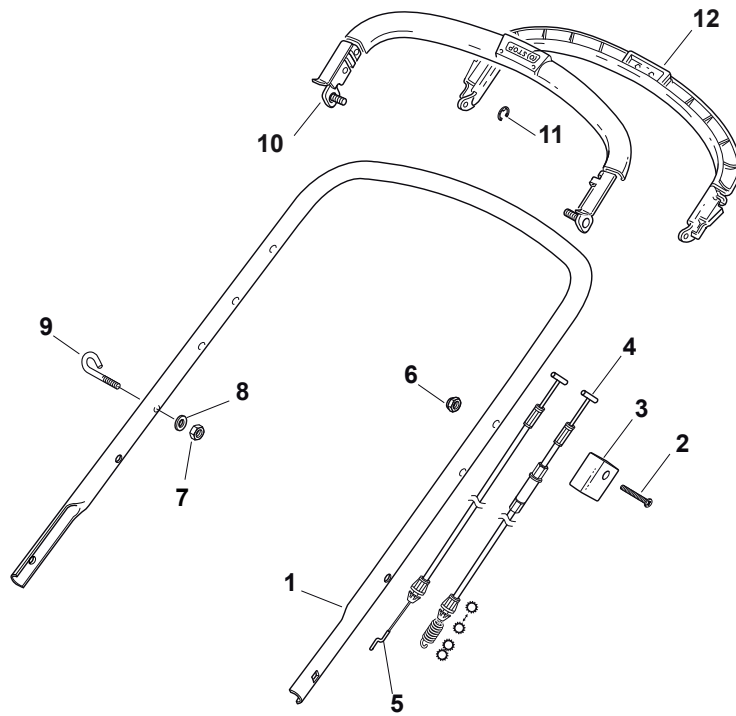

# NTL 534 W TR 4S - W TRQ 4S

WBH Petrol Steel Ejection-Guard

Issue 9 - 2015

Fig.	Quantity	Part No	Description	Notes
1	1	322108295/1	Side Ejection Conveyor	
2	1	322600313/0	Ejection Guard	
3	2	112727803/0	Screw	
4	1	322806639/0	Fulcrum Pin	
5	2	112154510/0	Nut	
6	2	118203853/0	Screw	
7	1	122450456/0	Spring	
8	1	122517869/1	Pin	
9	2	112604896/0	Crown Fastener	

# NTL 534 W TR 4S - W TRQ 4S

WBH Petrol Steel Handle, Lower Part

Issue 9 - 2015

Fig.	Quantity	Part No	Description	Notes
1	1	381006719/0	Handle Lower Part	Black
1	1	381006720/0	Handle Lower Part	Grey
1	1	381007539/0	Handle, Lower Part Yellow	Yellow
2	1	381005149/0	Right Bracket	Black
2	1	381005185/0	Right Bracket	Stiga Grey
3	1	381005151/0	Left Bracket	Black
3	1	381005187/0	Left Bracket	Stiga Grey
4	4	381003253/0	Handle	
5	4	322680016/0	Washer	
6	4	122131750/0	Nut	
7	4	322399835/0	Knob	
10	2	112760605/0	Screw	
11	2	125038002/1	Bushing	
12	2	112155000/0	Nut	
13	1	322192156/0	Clip	
14	2	381103350/0	Handle	

# NTL 534 W TR 4S - W TRQ 4S

WBH Petrol Steel Handle, Upper Part

Issue 9 - 2015

Fig.	Quantity	Part No	Description	Notes
4	1	381030055/0	Cable Rear Drive	
1	1	381006803/0	Handle, Upper Part	Black
1	1	381006805/0	Upper Handle Grey	Grey
2	1	112727787/0	Screw	
3	1	322551640/0	Plate	
5	1	181030056/0	Cable, Thread Engine Brake	Honda / B&S / GGP Engine
5	1	181030057/0	Cable, Thread Engine Brake	SV40 / RV 40 / V35 Engine
6	1	112154510/0	Nut	
7	1	112154510/0	Nut	
8	1	112521330/0	Washer	
9	1	122430313/0	Guide Spring	
10	1	381003330/0	Lever, Engine Brake	
11	1	381003297/1	Driving Lever	
12	1	112000930/0	Benzing Ring	