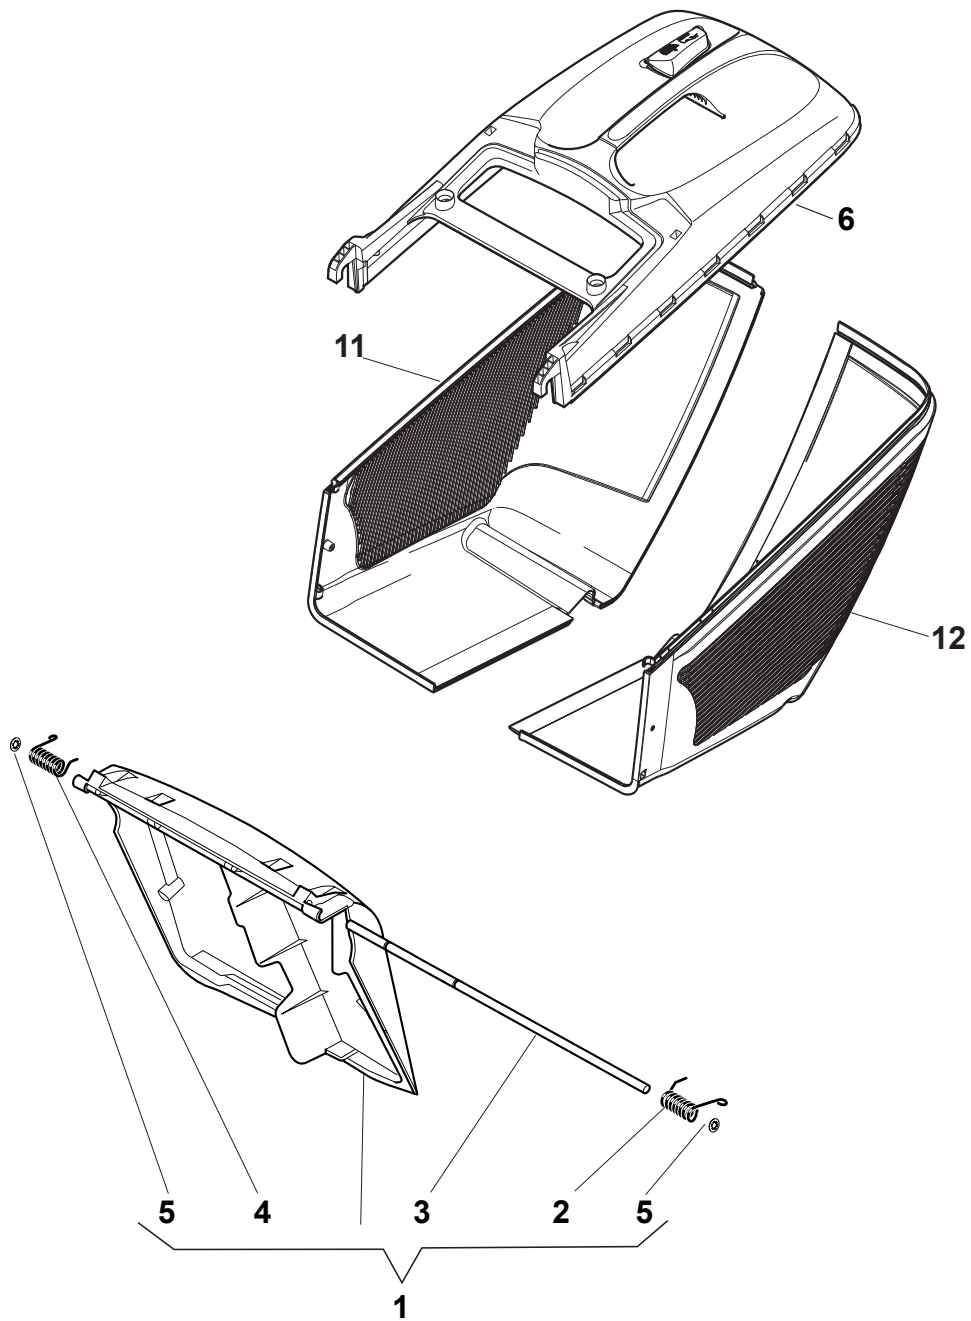

NTL 534 W TR 4S - W TRQ 4S

WBH Petrol Steel Grass-Catcher

Issue 9 - 2015

Fig.	Quantity	Part No	Description	Notes
1	1	381008081/2	Stone Guard, Black	Black
1	1	381008098/1	Stone Guard, White	White
1	1	381008082/2	Stone Guard, Yellow	Yellow
2	1	122450466/0	Left Spring	
3	1	122517882/0	Pin	
4	1	122450465/0	Right Spring	
5	2	112604899/0	Crown Fastener	
6	1	381486008/0	Grass-Box, Upper Part	Black
6	1	381486030/0	Grass-Box, Upper Part	Grey
6	1	381486012/0	Grass-Box, Upper Part	Yellow
11	1	322486150/1	Grass-Box, Right Lower Part	
12	1	322486151/1	Grass-Box, Left Lower Part